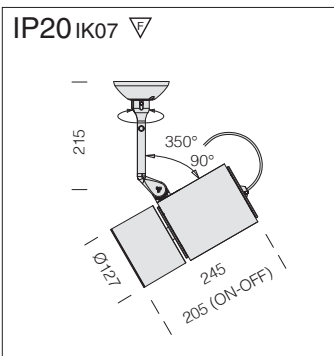

Reflector: in high efficiency and anti-glare die-cast aluminium with anodised heat sink.
LED: luminous flux maintenance L70B50: 50.000h. Power factor >0.95

Vision 2.0 small - universal adapter					
		CLD CELL - SHORT version		W	LED (Ta=25°C)
wattage	colour	weight	code		K - olm - CRI - degrees
LED COB 26W	white	1,90	22702810-00	29	3000K - 3000lm - CRI 92 - 40°
	black		22702830-00		
	m. silver		22702870-00		

On request: CLD CELL-D (1-10V) and CLD CELLD-DIG (DALI) versions.

On request: 230V - ON-OFF version with adjustable tiges.

Reflector: in high efficiency and anti-glare die-cast aluminium with anodised heat sink.
LED: luminous flux maintenance L70B50: 50.000h. Power factor >0.95

Vision 2.0 big - universal adapter					
		CLD CELL - LONG version		W	LED (Ta=25°C)
wattage	colour	weight	code		K - olm - CRI - degrees
LED COB 42W	white	0,00	22702913-00	46	3000K - 5100lm - CRI 92 - 78°
	black		22702933-00		
	m. silver		22702973-00		

On request: CLD CELLD-DIG (DALI) version.

Reflector: in high efficiency and anti-glare die-cast aluminium with anodised heat sink.

LED: luminous flux maintenance L70B50: 50.000h.
Power factor >0.95

Vision 2.0 big - base					
		CLD CELL-D (1-10V) LONG version		LED (Ta=25°C)	
wattage	colour	weight	code	W	K - ølm - CRI - degrees
LED COB 42W	white	2,30	22802913-00	46	3000K - 5100lm - CRI 92 - 78°
	black		22802933-00		
	m. silver		22802973-00		