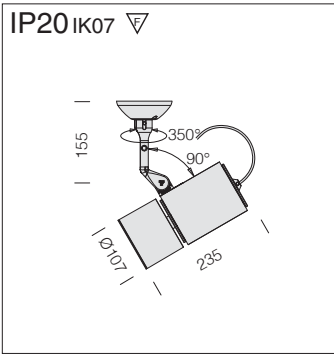

Reflector: in high efficiency and anti-glare die-cast aluminium with anodised heat sink.

LED: luminous flux maintenance L70B50: 50.000h.
Power factor >0.95