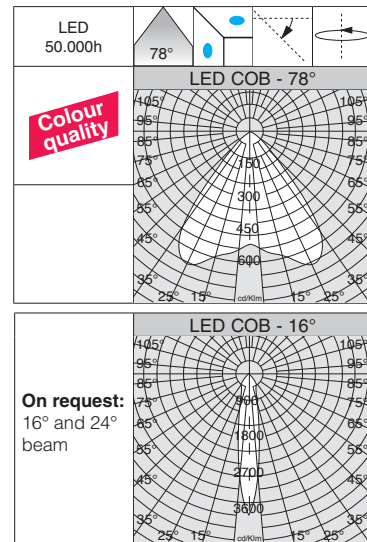

Vision 2.0 big - universal adapter					
		CLD CELL - LONG version		W	LED (Ta=25°C)
wattage	colour	weight	code		K - olm - CRI - degrees
LED COB 42W	white	0,00	22702913-00	46	3000K - 5100lm - CRI 92 - 78°
	black		22702933-00		
	m. silver		22702973-00		

LED: luminous flux maintenance L70B50: 50.000h.
Power factor >0.95

Vision 2.0 small - base					
		CLD CELL-D (1-10V) SHORT version		LED (Ta=25°C)	
wattage	colour	weight	code	W	K - ølm - CRI - degrees
LED COB 26W	white	1,90	22802810-00	29	3000K - 3000lm - CRI 92 - 40°
	black		22802830-00		
	m. silver		22802870-00		

On request: CLD CELLD-DIG (DALI) version.

Reflector: in high efficiency and anti-glare die-cast aluminium with anodised heat sink.

LED: luminous flux maintenance L70B50: 50.000h.
Power factor >0.95

Vision 2.0 big - base					
		CLD CELL-D (1-10V) LONG version		LED (Ta=25°C)	
wattage	colour	weight	code	W	K - ølm - CRI - degrees
LED COB 42W	white	2,30	22802913-00	46	3000K - 5100lm - CRI 92 - 78°
	black		22802933-00		
	m. silver		22802973-00		

On request: CLD CELLD-DIG (DALI) version.

On request: ON-OFF version, 3000K - 4500lm - CRI 92