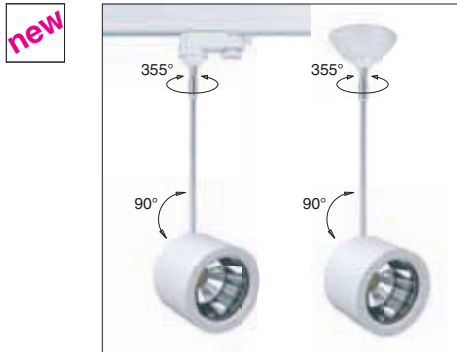

Reflector: in high efficiency and anti-glare die-cast aluminium with anodised heat sink.
LED: luminous flux maintenance L70B50: 50.000h. Power factor >0.95

Vision 2.0 small - universal adapter					
		CLD CELL - SHORT version		W	LED (Ta=25°C)
wattage	colour	weight	code		K - olm - CRI - degrees
LED COB 26W	white	1,90	22702810-00	29	3000K - 3000lm - CRI 92 - 40°
	black		22702830-00		
	m. silver		22702870-00		

On request: CLD CELL-D (1-10V) and CLD CELLD-DIG (DALI) versions.

On request: 230V - ON-OFF version with adjustable tiges.

Reflector: in high efficiency and anti-glare die-cast aluminium with anodised heat sink.
LED: luminous flux maintenance L70B50: 50.000h. Power factor >0.95

Vision 2.0 big - universal adapter					
		CLD CELL - LONG version		W	LED (Ta=25°C)
wattage	colour	weight	code		K - olm - CRI - degrees
LED COB 42W	white	0,00	22702913-00	46	3000K - 5100lm - CRI 92 - 78°
	black		22702933-00		
	m. silver		22702973-00		

On request: CLD CELL-D (1-10V) and CLD CELLD-DIG (DALI) versions.

On request: ON-OFF version, 3000K - 4500lm - CRI 92

Reflector: in high efficiency and anti-glare die-cast aluminium with anodised heat sink.