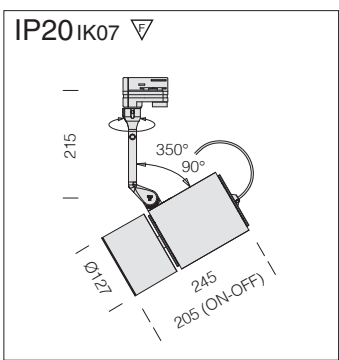

Reflector: in high efficiency and anti-glare die-cast aluminium with anodised heat sink.
LED: luminous flux maintenance L70B50: 50.000h. Power factor >0.95

Vision 2.0 small - universal adapter					
		CLD CELL - SHORT version		W	LED (Ta=25°C)
wattage	colour	weight	code		K - olm - CRI - degrees
LED COB 26W	white	1,90	22702810-00	29	3000K - 3000lm - CRI 92 - 40°
	black		22702830-00		
	m. silver		22702870-00		

On request: CLD CELL-D (1-10V) and CLD CELLD-DIG (DALI) versions.

On request: 230V - ON-OFF version with adjustable tiges.

Reflector: in high efficiency and anti-glare die-cast aluminium with anodised heat sink.
LED: luminous flux maintenance L70B50: 50.000h. Power factor >0.95

Vision 2.0 big - universal adapter					
		CLD CELL - LONG version		W	LED (Ta=25°C)
wattage	colour	weight	code		K - olm - CRI - degrees
LED COB 42W	white	0,00	22702913-00	46	3000K - 5100lm - CRI 92 - 78°
	black		22702933-00		
	m. silver		22702973-00		

On request: CLD CELLD-DIG (DALI) version.

Reflector: in high efficiency and anti-glare die-cast aluminium with anodised heat sink.

LED: luminous flux maintenance L70B50: 50.000h.
Power factor >0.95

Vision 2.0 big - base					
		CLD CELL-D (1-10V) LONG version		LED (Ta=25°C)	
wattage	colour	weight	code	W	K - ølm - CRI - degrees
LED COB 42W	white	2,30	22802913-00	46	3000K - 5100lm - CRI 92 - 78°
	black		22802933-00		
	m. silver		22802973-00		