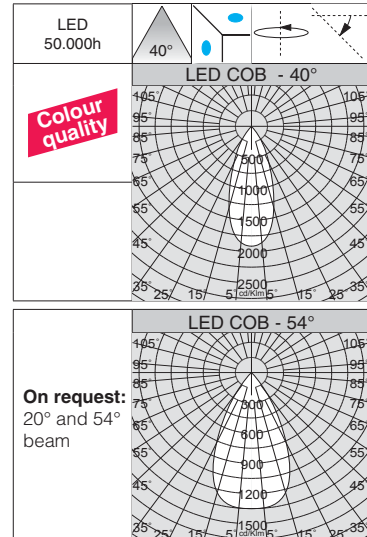

Reflector: in high efficiency and anti-glare die-cast aluminium with anodised heat sink.
LED: luminous flux maintenance L70B50: 50.000h. Power factor >0.95

Vision 2.0 small - universal adapter					
		CLD CELL - SHORT version		W	LED (Ta=25°C)
wattage	colour	weight	code		K - olm - CRI - degrees
LED COB 26W	white	1,90	22702810-00	29	3000K - 3000lm - CRI 92 - 40°
	black		22702830-00		
	m. silver		22702870-00		

Vision 2.0 big - universal adapter					
		CLD CELL - LONG version		W	LED (Ta=25°C)
wattage	colour	weight	code		K - olm - CRI - degrees
LED COB 42W	white	0,00	22702913-00	46	3000K - 5100lm - CRI 92 - 78°
	black		22702933-00		
	m. silver		22702973-00		

LED: luminous flux maintenance L70B50: 50.000h.
Power factor >0.95

Vision 2.0 small - base					
		CLD CELL-D (1-10V) SHORT version		LED (Ta=25°C)	
wattage	colour	weight	code	W	K - ølm - CRI - degrees
LED COB 26W	white	1,90	22802810-00	29	3000K - 3000lm - CRI 92 - 40°
	black		22802830-00		
	m. silver		22802870-00		

On request: CLD CELLD-DIG (DALI) version.

Reflector: in high efficiency and anti-glare die-cast aluminium with anodised heat sink.

LED: luminous flux maintenance L70B50: 50.000h.
Power factor >0.95

Vision 2.0 big - base					
		CLD CELL-D (1-10V) LONG version		LED (Ta=25°C)	
wattage	colour	weight	code	W	K - ølm - CRI - degrees
LED COB 42W	white	2,30	22802913-00	46	3000K - 5100lm - CRI 92 - 78°
	black		22802933-00		
	m. silver		22802973-00		