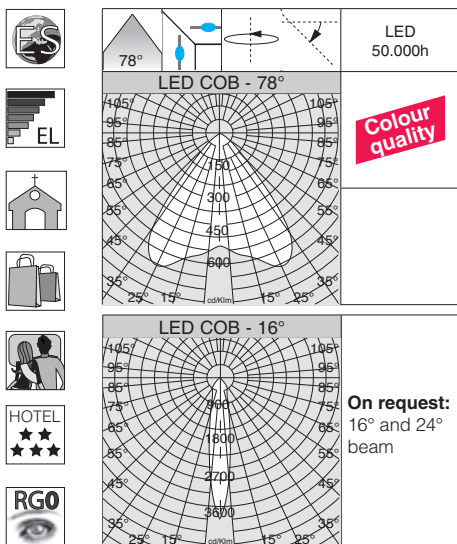

Reflector: in high efficiency and anti-glare die-cast aluminium with anodised heat sink.
LED: luminous flux maintenance L70B50: 50.000h. Power factor >0.95

Vision 2.0 small - universal adapter					
		CLD CELL - SHORT version		W	LED (Ta=25°C)
wattage	colour	weight	code		K - olm - CRI - degrees
LED COB 26W	white	1,90	22702810-00	29	3000K - 3000lm - CRI 92 - 40°
	black		22702830-00		
	m. silver		22702870-00		

On request: CLD CELL-D (1-10V) and CLD CELLD-DIG (DALI) versions.

On request: 230V - ON-OFF version with adjustable tiges.

Reflector: in high efficiency and anti-glare die-cast aluminium with anodised heat sink.
LED: luminous flux maintenance L70B50: 50.000h. Power factor >0.95

Vision 2.0 big - universal adapter					
		CLD CELL - LONG version		W	LED (Ta=25°C)
wattage	colour	weight	code		K - olm - CRI - degrees
LED COB 42W	white	0,00	22702913-00	46	3000K - 5100lm - CRI 92 - 78°
	black		22702933-00		
	m. silver		22702973-00		

On request: CLD CELLD-DIG (DALI) version.

Reflector: in high efficiency and anti-glare die-cast aluminium with anodised heat sink.

LED: luminous flux maintenance L70B50: 50.000h.
Power factor >0.95

Vision 2.0 big - base					
		CLD CELL-D (1-10V) LONG version		LED (Ta=25°C)	
wattage	colour	weight	code	W	K - ølm - CRI - degrees
LED COB 42W	white	2,30	22802913-00	46	3000K - 5100lm - CRI 92 - 78°
	black		22802933-00		
	m. silver		22802973-00		